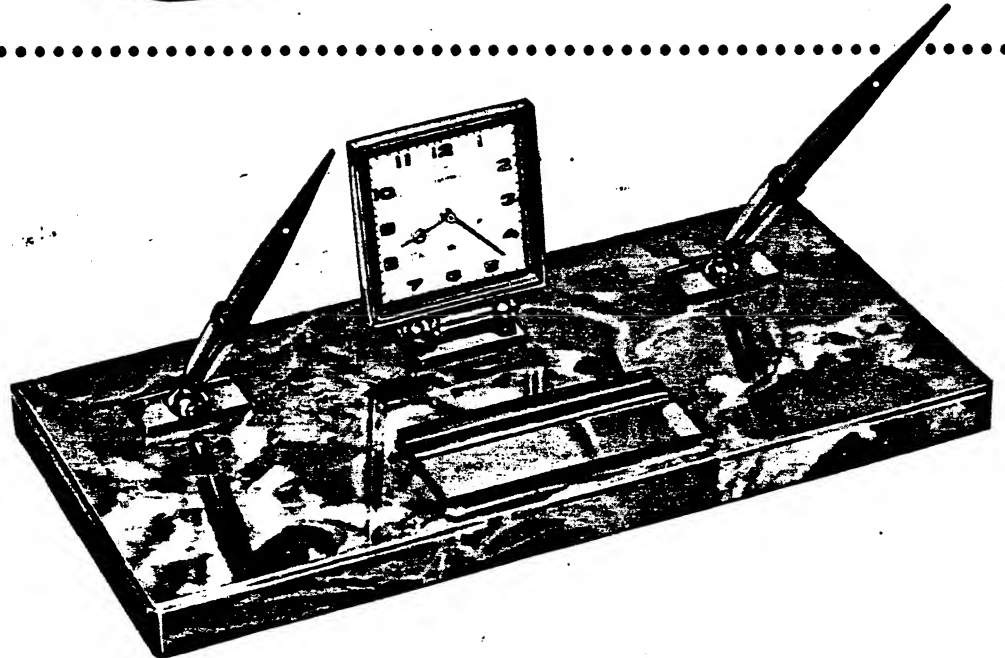

Size—6½ in. x 13 in.

1-108J

Jet Crystal
With 92SD White Dot Pen,
RL4D Stratowriter and LD6 Pencil

$108.00

1-108M

Mexican Onyx
With B92SD White Dot Pen,
RB4D Stratowriter and BD6 Pencil

$108.00